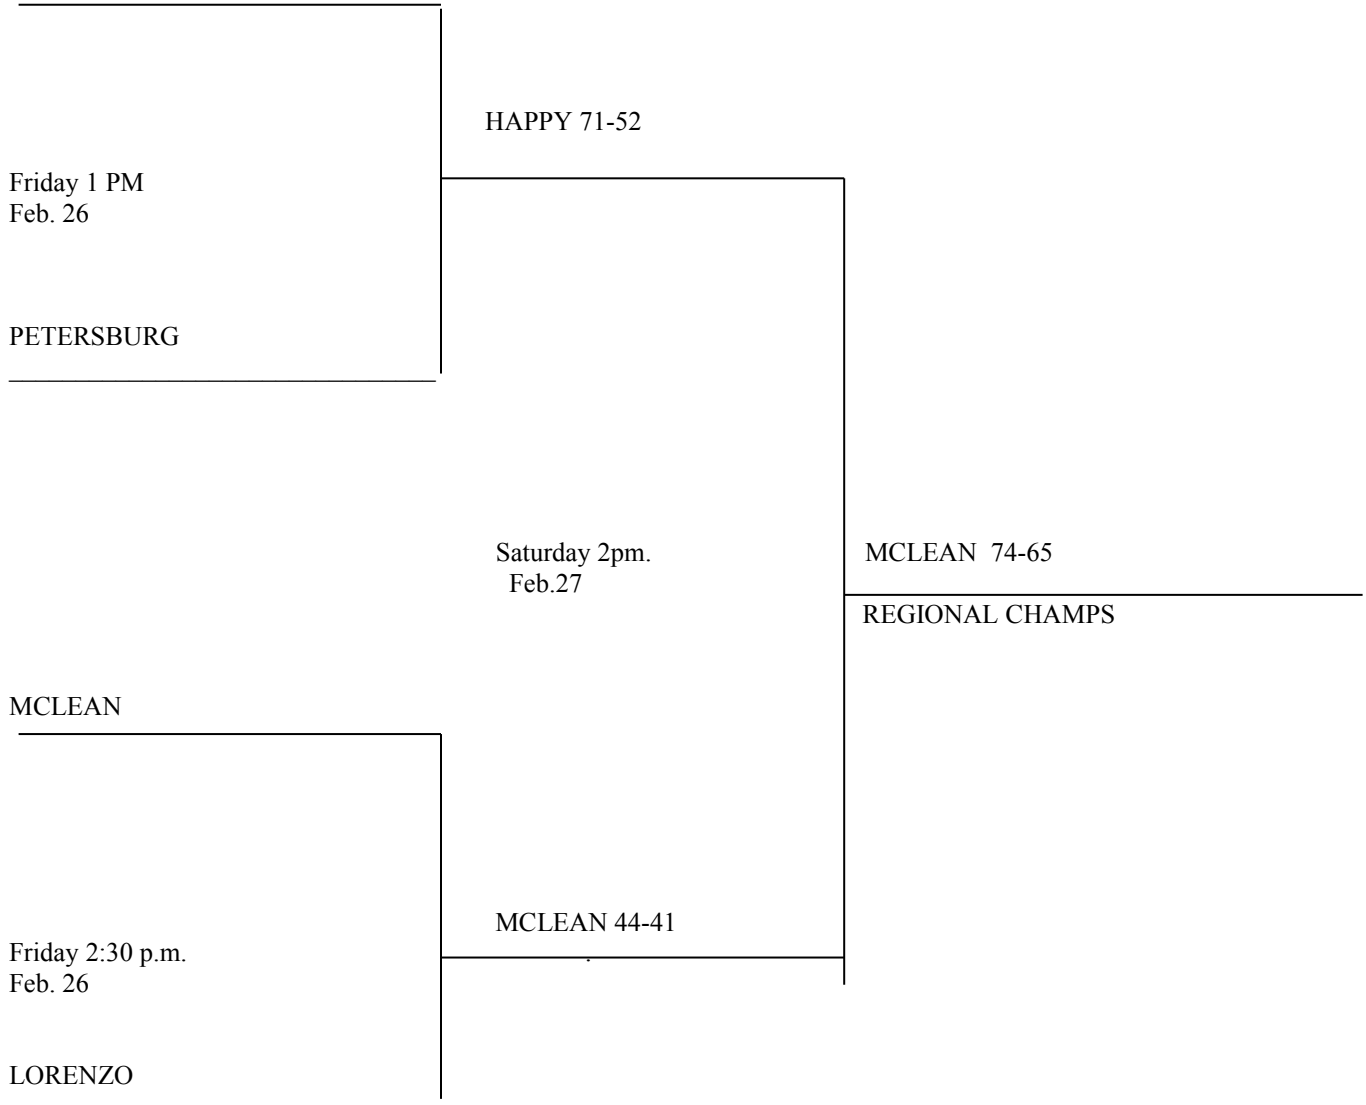

GIRLS REGIONAL TOURNAMENT BRACKET 2010
DIVISION II SMALL SCHOOL – SPC Texan Dome

TOP OF STATE BRACKET
TEAM ON TOP WEARS WHITE
HAPPY

TOURNAMENT DIRECTOR: BART BRADSHAW
SITE: SOUTH PLAINS COLLEGE
PHONE: 806-894-9611 EXT.2478