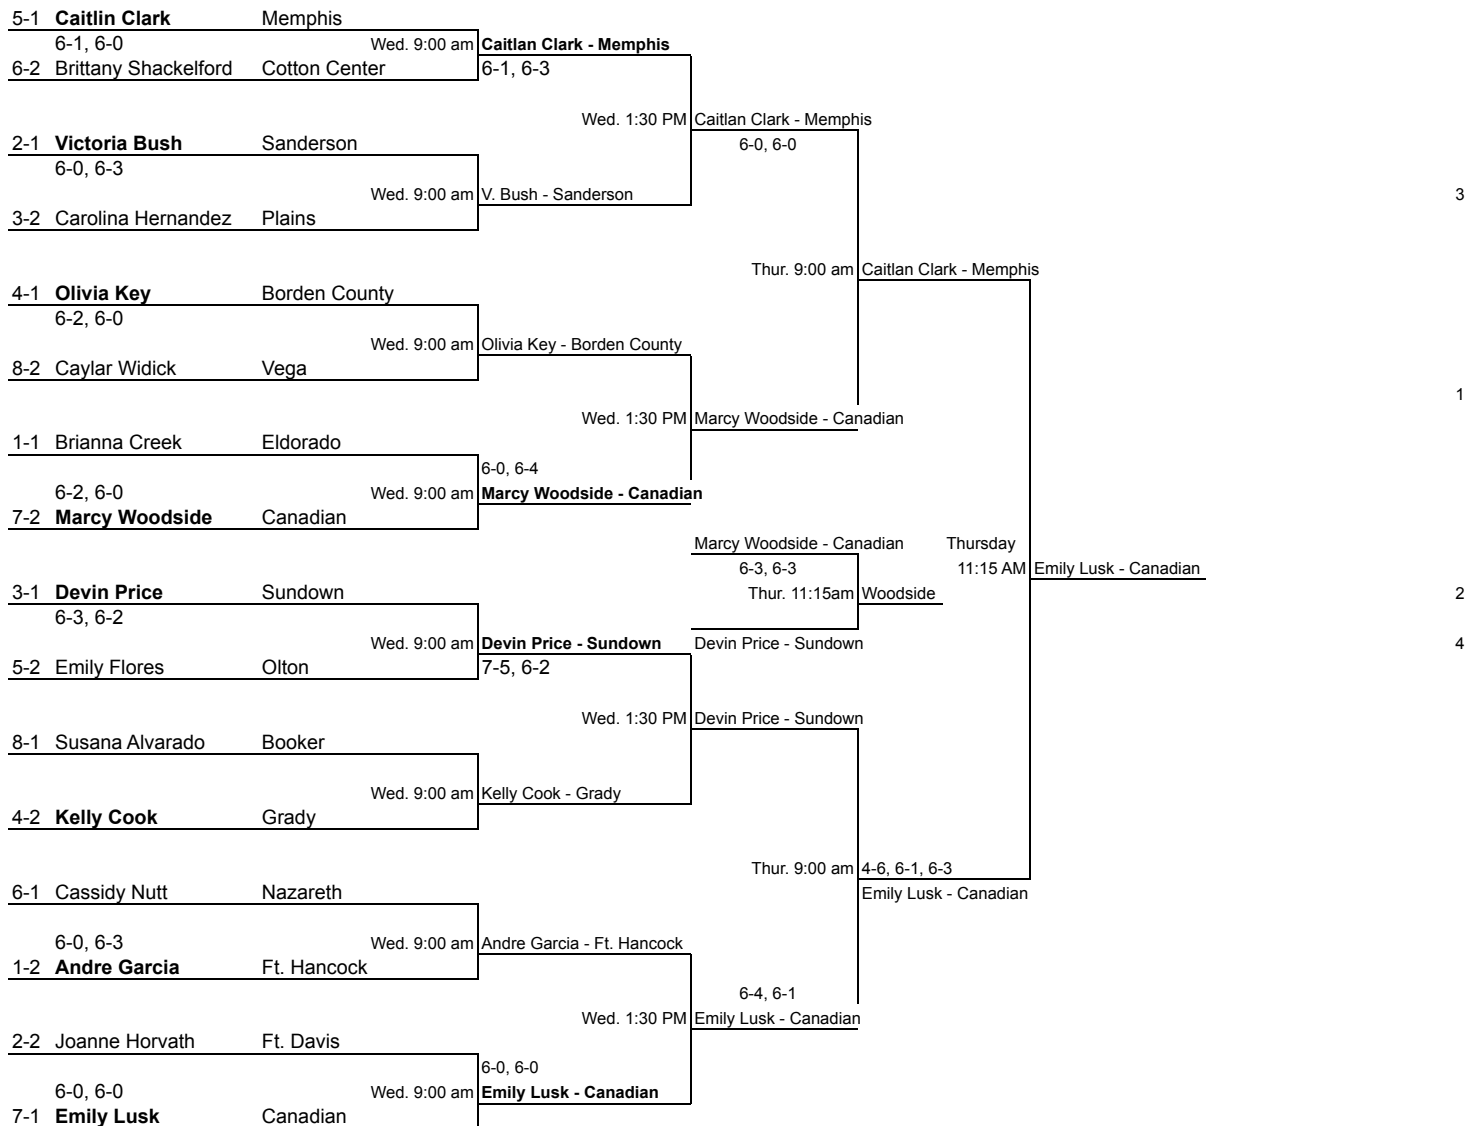

Girls Singles

Seed

5-1 means District 5, winner
Seed in parentheses

Playback